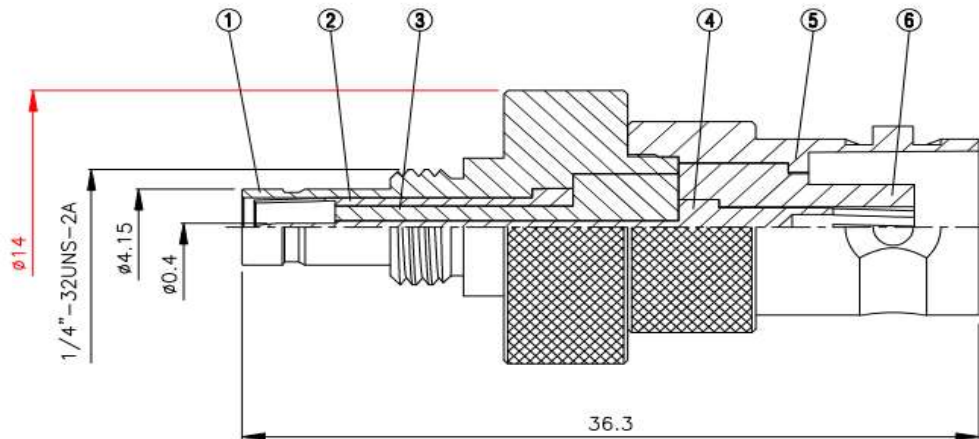

# B-144 BNC Kupplung / Motorola Serie DP1000

NO	DESCRIPTION	MATERIAL	Q'TY	FINISH
1	BODY 1	BRASS	1	NICKEL
2	BODY 2	BRASS	1	NICKEL
3	INSULATION	TEFLON	1	TEFLON
4	PIN	PH.BRONZE	1	PH.BRONZE
5	BODY 3	BRASS	1	NICKEL
6	INSULATION	TEFLON	1	TEFLON